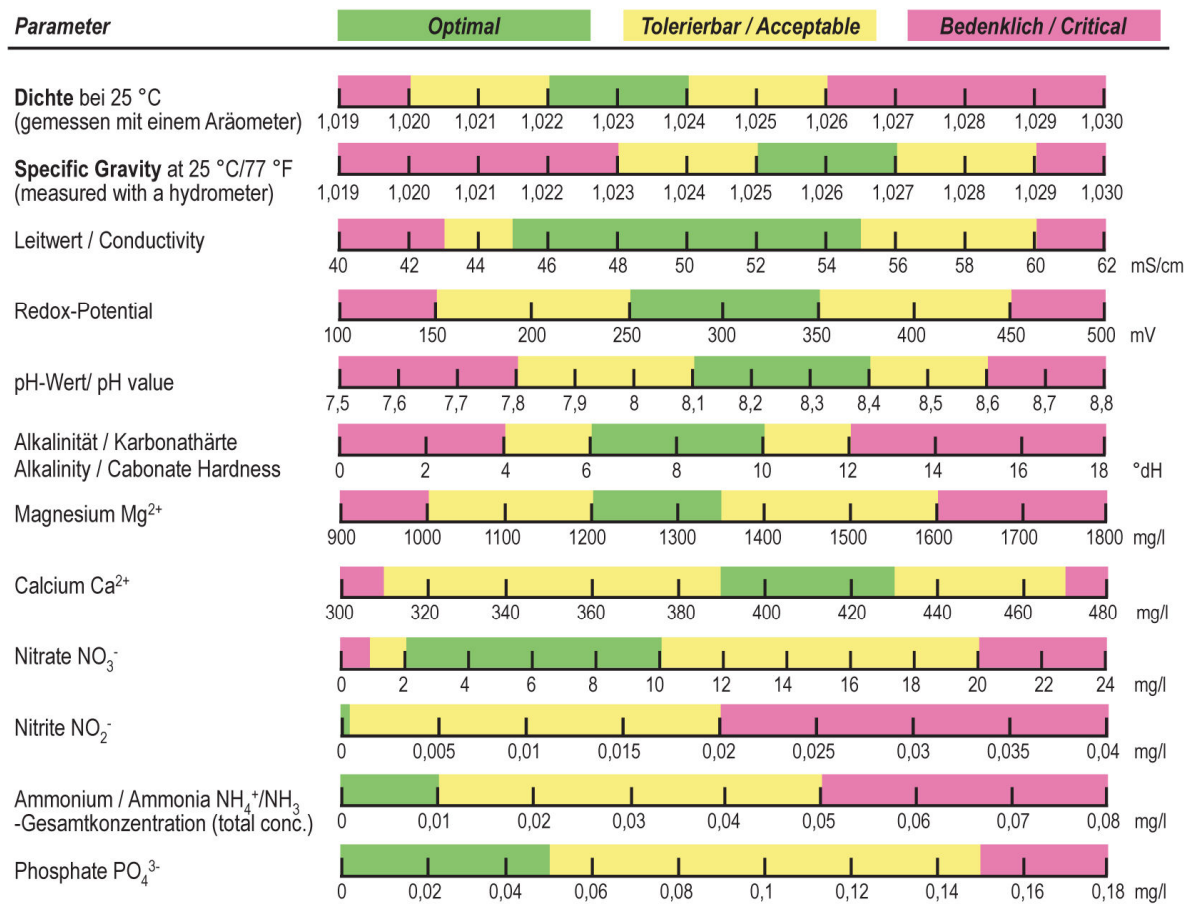

## Optimal values for seawater quality parameters

Tropic Marin® water test are quick and easy to use. The kits contain glass vials, dosage syringes and recommendations to optimize the water quality.

These values are a general guideline. Optimal tank parameters may vary depending on specific tank conditions.